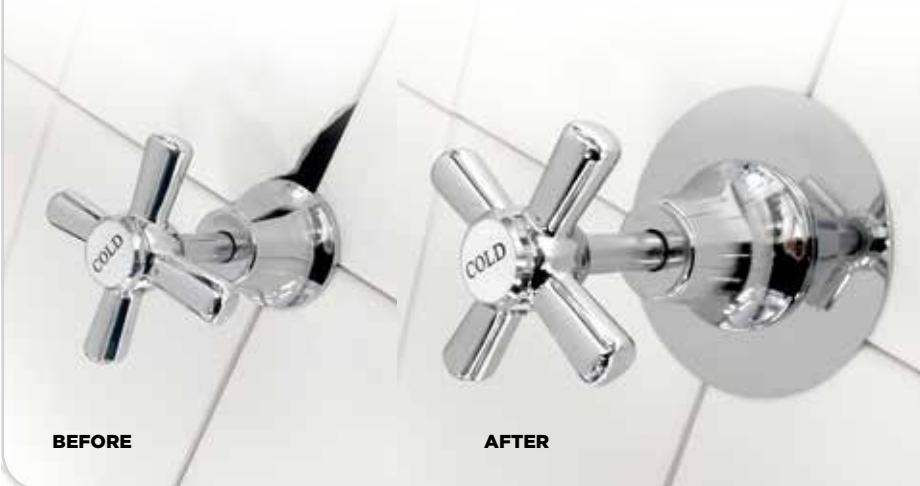

- For use behind tap flanges to cover hole in tiles.
- Chrome plated brass.

CHROME
PLATED

90mm

Tiler's Boo Boo Round

Pack Qty 1 Code CPTBB30

90mm

Tiler's Boo Boo Square

Pack Qty 1 Code CPTBB30SQ

CHROME
PLATED

130mm

Wall Mixer Boo Boo

For use behind a mixer where the standard flange does not cover the hole in the tiles

Pack Qty 1 Code CPTBB55

BEFORE

AFTER

HINGED CHROME

BEFORE

AFTER

65mm

Hinged Chrome Cover Plate

Tidy up the hole without removing tap

1/2 Inch BSP Hinged Rise

Pack Qty 1 Code CRDHM12BSP13

SHOWER MIXER FIXER