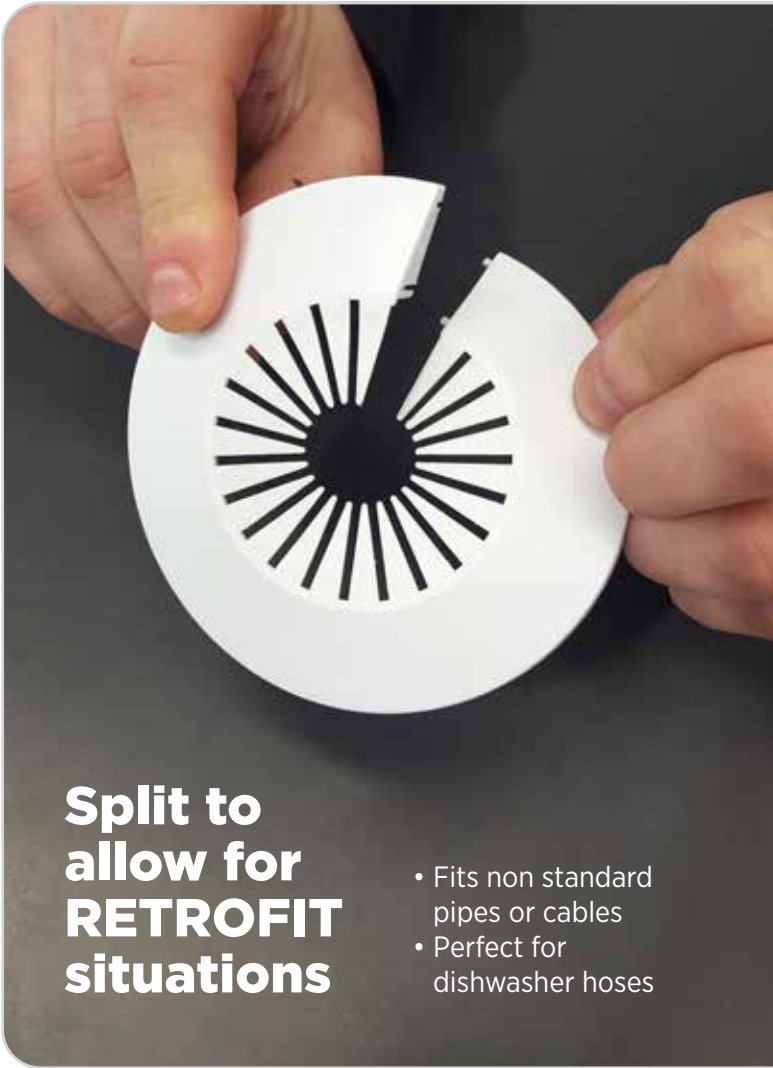

Adhesive Patch

Pack Qty 1
Code: CPPA01ST

**Adhesive back
for quick & easy installation**

- White to match inside of cupboard
- Great for covering drilling errors

RETRO FIT

Split to allow for RETROFIT situations