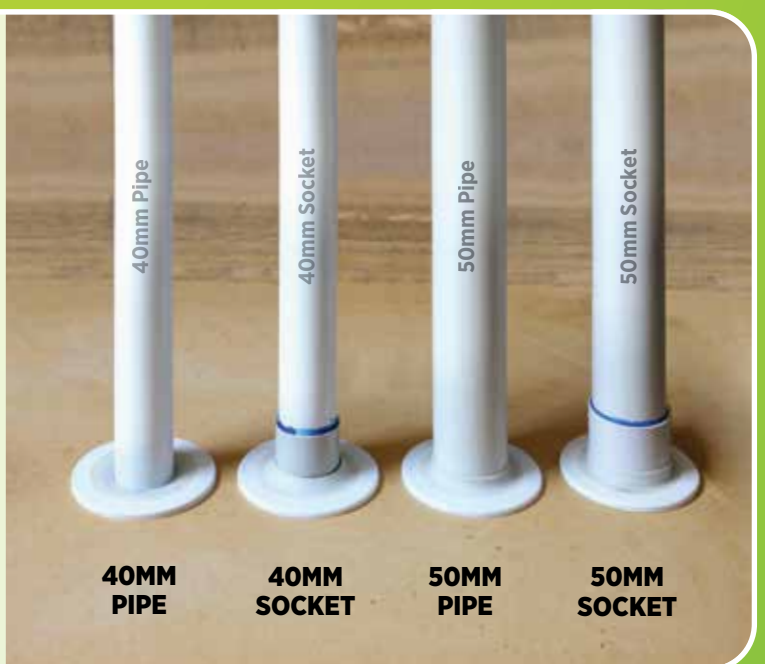

Pack Qty 5
Code CPMFRT40-50

COVER PLATE LABELS

- Suit any 1/2", 5/8" or 3/4" Centre Cover Plate
- Self Adhesive
- UV Stable
- Can be retrofitted

per 10

48mm

'Rainwater'
White on Green
CODE: CLRW-WG

48mm

'Rainwater'
Green on Clear
CODE: CLRW-GC