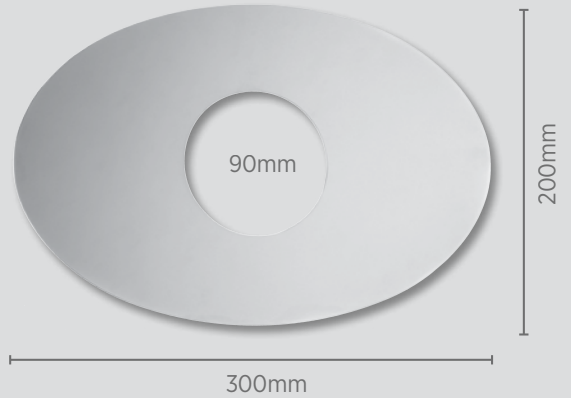

300mm

200mm

90mm

SS RECTANGLE PATCH

200mm

300mm

- Neat finish when removing tiles for maintenance
- Pre-drilled for easy fastening

**BRUSHED
STAINLESS
STEEL**