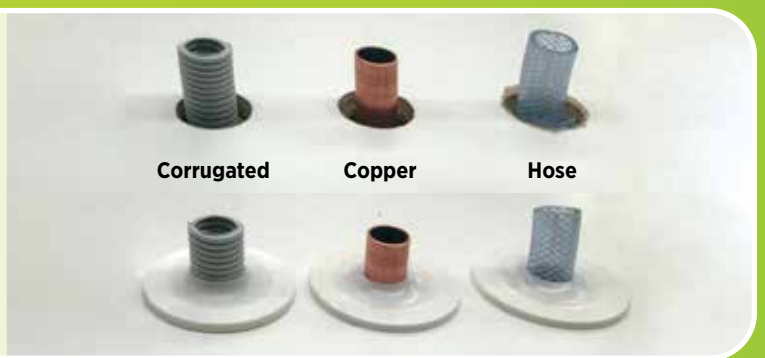

90mm

Suits 22-44mm pipe

Medium

Pack Qty 5
Code CPMF22-44